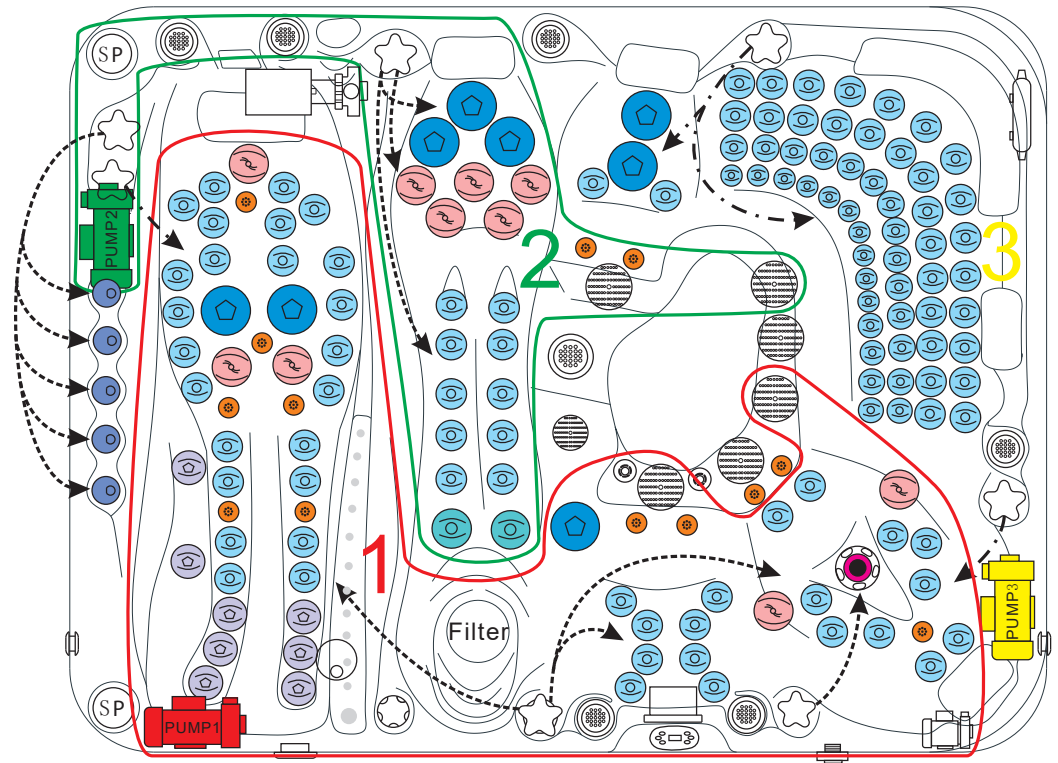

WATER SYSTEM

Total jets.....	170
Water Jets, Stainless Steel.....	134
Air Injector Jets.....	16
Air Control Valve.....	4
Filters/Surface.....	(1) 50 Square Feet
Top Access Skim Filter.....	High-Volume Vortex Skimmer
Floor Drain.....	1
External Drain.....	1
Hi Flow Suctions.....	4
Water Diverter Valve.....	2
6" Aqua Rolling Jet.....	1
5" Massage Jets, Directional, Rotational and Pulsational.....	7
3" Directional Jets.....	10
2" Directional Jets.....	114
Ozone Jets.....	2

ELECTRICAL SYSTEM

Voltage.....	230/380 V
Amperage.....	32 Amp - 230V / 16 Amp - 380 V
Full Flow Electric Heater.....	3 kw
Control System.....	Balboa 6031XZ
Light (18 x Multi Color LED).....	Standard
Electronic Topside Control.....	Balboa TP800

passion
SPAS | love your senses

ECSTATIC MIGHTY WAVE

PASSION SPAS EXCLUSIVE COLLECTION

POWER SUPPLY
1x 16A/380V

	Waterjet 153950	5pcs		Air Control 150827		Speaker 150321
	Clusterjet 150293	8pcs		Water Diverter 150493		Controller & Heater 152222
	Clusterjet 151322	110pcs		Water/Air Control 150520		Drainage 150511
	Clusterjet 152186	2pcs		Aromatherapy 150560		WTC50 Circ. Pump 150817
	Mini Jet 150126	10pcs		UV lamp 150777		LP300 Mass. Pump 150818
	Power Jet 150155	8pcs		Pillow 150403		TP800 Display 151061
	Swim Jet 150202	1pc		Corner Pillow 150387		Diverter Pump 150828
	Blowerjet 150561	13pcs		Filter lid Black 159111		
	Spa Light 150766	6pcs		Filter 4ch-949 151131		
	Spa Light 150781	1pc				
	Suction 150516	1pc				
	Suction 150517	6pcs				