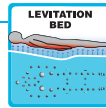

ECSTATIC MIGHTY WAVE

PASSION SPAS EXCLUSIVE COLLECTION

passion
SPAS | love your senses

SPECIFICATIONS/GENERAL

Dimensions L x W x H.....	305 x 228 x 91 cm
Number of Seats.....	5
Number of Loungers.....	2
Capacity in Liter.....	1650
Dry Weight in kg.....	500
Full Weight in kg.....	2150
Shell Material.....	Aristech® Acrylic with Vinylester and Polyester
Synthetic Maintenance Free Cabinet.....	Standard
Removable Side Panels.....	4
Durable Support System.....	Synthetic
Everlast™ Full Floor Support Material.....	Polyester
High Density Urethane Insulation.....	Standard
Cup Holders.....	6

WATER SYSTEM

Total jets.....	170
Water Jets, Stainless Steel.....	134
Air Injector Jets.....	16
Air Control Valve.....	4
Filters/Surface.....	(1) 50 Square Feet
Top Access Skim Filter.....	High-Volume Vortex Skimmer
Floor Drain.....	1
External Drain.....	1
Hi Flow Suctions.....	4
Water Diverter Valve.....	2
6" Aqua Rolling Jet.....	1
5" Massage Jets, Directional, Rotational and Pulsational.....	7
3" Directional Jets.....	10
2" Directional Jets.....	114
Ozone Jets.....	2

SPECIAL FEATURES

Soft Air Massage System.....	Standard
Aqua Rolling Massage.....	Standard
Intense Therapy Zone Massage.....	Standard
Therapy Wave Zone Massage.....	Standard
Levitation Bed.....	Standard
Molded Headrest Soft Pillows with LED Light.....	6
StarBrite Interior LED Light System.....	Standard
Waterfall Massage.....	Standard
Exterior Corner LED Lighting.....	2
Aromatherapy System.....	Standard
Ozone Sanitation System.....	Standard
UV Synergy System.....	Standard
Ultra Efficient Dual-Wrap Cabinet Insulation.....	Standard
5/4 Ultra Efficient Walk-On Cover.....	Optional
Wifi Ready.....	Standard